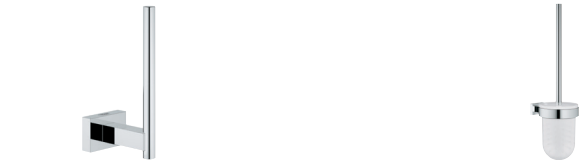

LIXIL Africa (Pty) Ltd
 projects.africa@lixil.com
 0861 212121 - After Sales Service

TOILETS

439900WH
Refine Wall-Hung Pan - White
 Includes: Soft-close seat.

G-38643001
GD2 - Flushing Cistern for Wall-hung Pan
 Notes: Flush system with small maintenance access. Sound insulating EPS module for in-masonry application. Size 830 x 470 x 130mm. Rail adaptors for modular fixing for single or rail installation. Wall rail with fixing device.

G-38732000
Skate Cosmopolitan Actuator - Chrome
 Notes: Vertical or Horizontal installation.
 Requires: G-38643001

BATHROOM ACCESSORIES

G-40758001
5-in-1 Essentials Cube Bathroom Accessories Set

G-40623001
Essentials Cube Spare Toilet Paper Holder - Chrome.

G-40513001
Essentials Cube Toilet Brush Set, Wall-Mounted - chrome.

SUPERIOR FINISHES AND TECHNOLOGIES

GROHE StarLight®
 Made-to-last surfaces ranging from precious matt to shiny like a diamond

GROHE SilkMove®
 Smoothest handling for effortless precision and ultimate comfort for a lifetime

40565000
32mm Square Type Basin Waste

385/35SQ
Minimalist, Square, Re-Seal Bottle Trap - Chrome

Includes: Telescopic basin connection pipe, 1 1/4" BSP female inlet and 35mm outlet, and 300mm long tailpipe with wall flange.