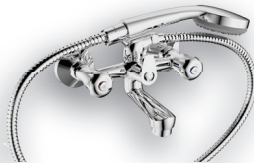

One hole Ø43mm. 1/2" BSP female connection ends. Chrome plated

SAP Code: FBN2D1S9-0GT01
Product Code: 3294ST

Bib Tap

With hot and cold indices. 1/2" BSP male iron connection end. Chrome plated

SAP Code: FBBAN2ST-0GT01
Product Code: 3306ST-20

Bath Mixer Exposed

Wall type with diverter, hand shower hose and hand shower attachment. 1/2" BSP male iron connection ends. Chrome plated

SAP Code: FBHEW2ST-0GT01
Product Code: 3351ST-15-HQ

Bib Tap Extended

Extended bib tap with hot and cold indices. 1/2" BSP male iron connection end. Chrome plated

SAP Code: FBBAE1ST-0GT01
Product Code: 3306ST/EXT-15

Bib Tap

With hot and cold indices. 1/2" BSP male iron connection end. Chrome plated

Stella

Stella

Pillar Tap

With hot and cold indices. 1/2" BSP male iron connection end. Chrome plated

SAP Code: FPT2A1S8-0GT01
Product Code: 3311ST-15

Sink Tap

Stella sink tap pillar type. Pre-packed. Includes swivel outlet. Chrome plated