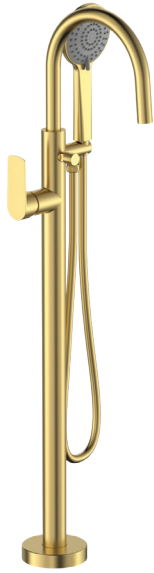

SE-961BG
101164GN00
6002194153337

COBRA
DZR Brass

COBRA
TeamAssist

COBRA
FeatherTouch

Functionality

Coating

Sink Mixer Brushed Gold

Seine single lever sink mixer. Pillar type with single hole. Manufactured with plastic internal waterways. Items are coated using a physical vapour deposition (PVD) process. 15mm flexi-connection ends. Fitted with Neoperl aerator. Convenient tube fixing set. Carries a 10 year warranty on functionality, 2 year warranty on brushed gold coating.

SE-970BG
101167GN00
6002194153368

COBRA
DZR Brass

COBRA
TeamAssist

COBRA
FeatherTouch

Functionality

Coating

Freestanding Bath Mixer (Brushed Gold)

Seine single lever freestanding bath mixer. Manufactured with dezincification resistant (DZR) brass. Brushed gold items are coated using a physical vapour deposition (PVD) process. 35mm ceramic disc cartridge. Packaged with sturdy installation base and installation manual. Hand shower attachment contains a 1.5m hose & 3-function ABS plastic hand shower fitting. Access to Cobra TeamAssist technical service team. Carries a 10 year warranty on product functionality and 2 year warranty on brushed gold coating.

SE-980BG
101156GN00
6002194153184

COBRA
DZR Brass

COBRA
TeamAssist

COBRA
FeatherTouch

10 YEAR
WARRANTY
Functionality

2 YEAR
WARRANTY
Coating

SEINE RANGE

Brushed Nickel

*Coming in July 2023

Basin Mixer Standard Brushed Nickel

Seine single lever standard basin mixer. Pillar type with single hole. Manufactured with dezincification resistant (DZR) brass. Items are coated using a physical vapour deposition (PVD) process. 15mm flexi-connection ends. 35mm ceramic disc cartridge. Fitted with Neoperl aerator with a flow rate = 7 litres/min at 3 MPa. 10 year warranty on functionality, 2 year warranty on brushed nickel coating.