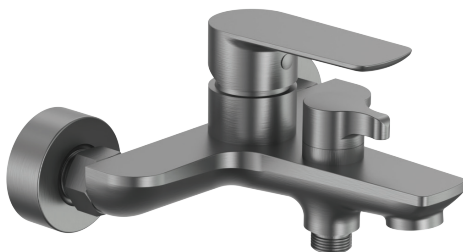

SE-951BGG
1011142660
6002194153238

COBRA
DZR Brass

COBRA
TeamAssist

COBRA
FeatherTouch

Functionality

Coating

Basin Mixer Raised Brushed Gun Grey

Seine single lever raised basin mixer for counter top basins. 267mm high from base to top of lever. Pillar type with single hole. Manufactured with dezincification resistant (DZR) brass. Items are coated using a physical vapour deposition (PVD) process. 15mm flexi-connection ends. 35mm ceramic disc cartridge. Fitted with Neoperl aerator with a flow rate = 7 litres/min at 3 MPa. 10 year warranty on functionality, 2 year warranty on brushed gun grey coating.

SE-951R-BGG
1011172660
6002194153269

COBRA
DZR Brass

COBRA
TeamAssist

COBRA
FeatherTouch

Functionality

Coating

Bath Mixer Exposed Brushed Gun Grey

Seine single lever exposed bath mixer with diverter. Wall mounted, 2 hole. Manufactured with dezincification resistant (DZR) brass. Items are coated using a physical vapour deposition (PVD) process. 15mm connection ends. Fitted with Neoperl perlator. Hand shower & hose sold separately. 10 year warranty on functionality, 2 year warranty on brushed gun grey coating.