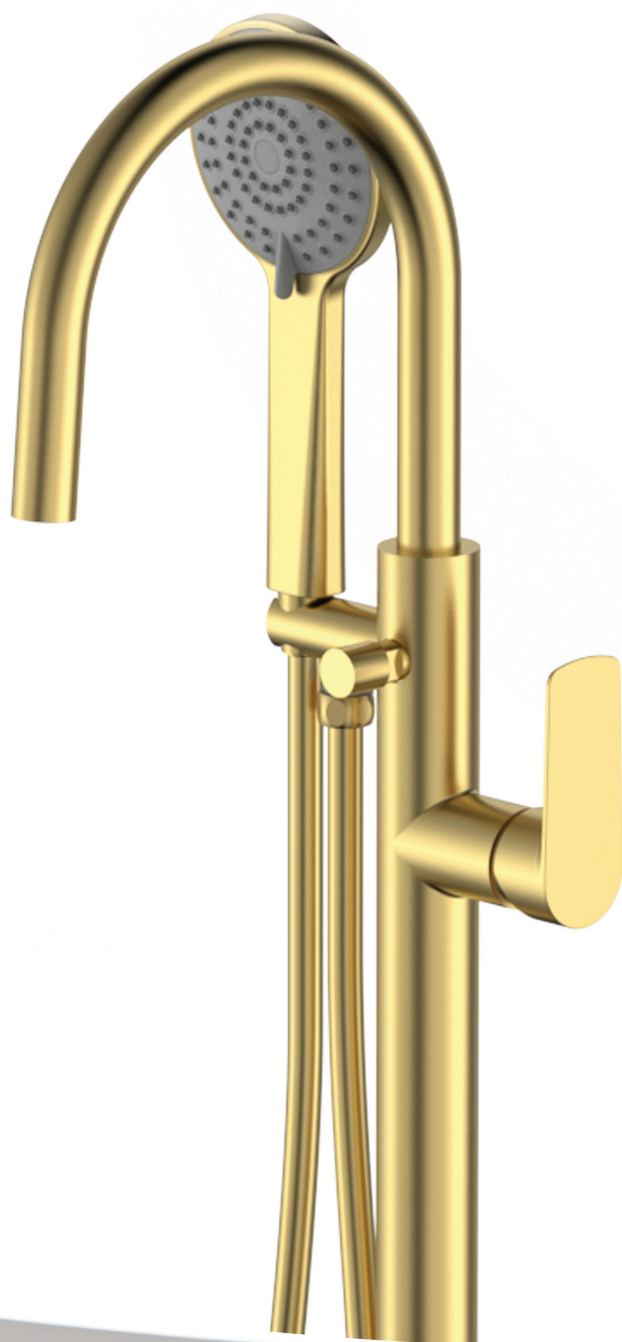

5837EB/N
FSKID1BO-5EP01
6002194052333

COBRA
DZR Brass

COBRA
TeamAssist

COBRA
FeatherTouch

10 YEAR
WARRANTY
Functionality

2 YEAR
WARRANTY
Coating

Freestanding Bath Mixer

Seine single lever freestanding bath mixer. Manufactured with dezincification resistant (DZR) brass. Matte black items are coated using an electrophoresis coating process resulting in a thickness of between 20 - 25µm. 35mm ceramic disc cartridge. Packaged with sturdy installation base and installation manual. Hand shower attachment contains a 1.5m hose & 3-function ABS plastic hand shower fitting. Access to Cobra TeamAssist technical service team. Carries a 10 year warranty on product functionality and 2 year warranty on matte black coating.

SE-980EB
101041K000
6002194152637

COBRA
DZR Brass

COBRA
TeamAssist

COBRA
FeatherTouch

Functionality

Coating

SEINE RANGE

Brushed Gold

*Coming in July 2023

Basin Mixer Standard Brushed Gold

Seine single lever standard basin mixer. Pillar type with single hole. Manufactured with dezincification resistant (DZR) brass. Items are coated using a physical vapour deposition (PVD) process. 15mm flexi-connection ends. 35mm ceramic disc cartridge. Fitted with Neoperl aerator with a flow rate = 7 litres/min at 3 MPa. 10 year warranty on functionality, 2 year warranty on brushed gold coating.

SE-951BG
101112GN00
6002194153214

COBRA
DZR Brass

COBRA
TeamAssist

COBRA
FeatherTouch

Functionality

Coating

Basin Mixer Raised Brushed Gold

Seine single lever raised basin mixer for counter top basins. 267mm high from base to top of lever. Pillar type with single hole. Manufactured with dezincification resistant (DZR) brass. Items are coated using a physical vapour deposition (PVD) process. 15mm flexi-connection ends. 35mm ceramic disc cartridge. Fitted with Neoperl aerator with a flow rate = 7 litres/min at 3 MPa. 10 year warranty on functionality, 2 year warranty on brushed gold coating.