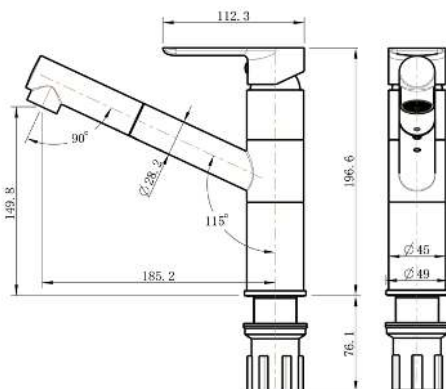

Seine Pull-out Sink Mixer - Matte Black

Cobra Seine single lever sink mixer finished in matte black. Manufactured from SANS compliant dezincification resistant brass. Matte black colour achieved through electrophoretic water plating process. Designed to suit kitchens with a modern, rounded aesthetic. Pillar type with single hole. With pull-out spout. Single spray. Neoperl aerator. Swivel spout. 15mm flexi-connection ends. Packaged with modern fixing tube to allow for easy installation. Cobra FeatherTouch 35mm ceramic disc cartridge. Access to Cobra TeamAssist technical service team. Carries a 10 year warranty with regards to tap functionality and 2 year warranty with regards to the black coating.

SI-972MB
FSKIDIU5-SET01
6002194060536