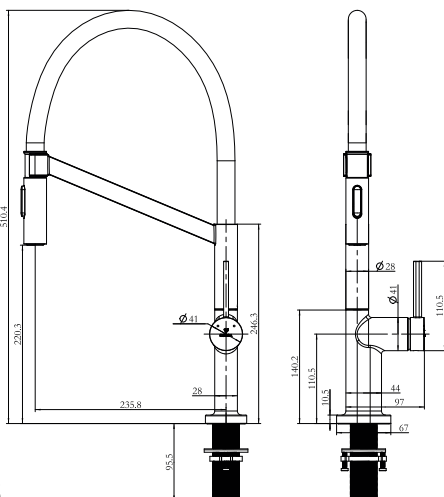

RF-971MB  
FSKID1U4-5ET01  
6002194054610

COBRA  
DZR Brass

COBRA  
FeatherTouch

COBRA  
TeamAssist

\*Functionality

\*Coating

**INDULGE**  
Pull-down Sink Mixer  
- Matte Black  
IN-971MB

**INDULGE**  
Pull-down Sink Mixer  
- Matte Chrome  
IN-971MC