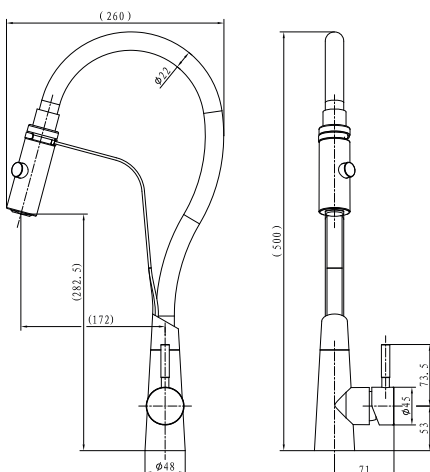

Indulge Pull-down Sink Mixer - Matte Chrome

Cobra Indulge single lever sink mixer finished in matte chrome. Manufactured from SANS compliant stainless steel. Designed to suit kitchens with a modern, rounded aesthetic. Pillar type with single hole. With flexible pull-down spout. Dual spray. 15mm flexi-connection ends. Cobra FeatherTouch ceramic disc cartridge. Access to Cobra TeamAssist technical service team. 20 year warranty provided.

IN-971MC
FSK1DIU3-OKT01
6002194055846

Indulge Pull-down Sink Mixer - Matte Black

Cobra Indulge single lever sink mixer finished in matte black. Manufactured from SANS compliant stainless steel. Matte black colour achieved through oil rubbed bronze process. Designed to suit kitchens with a modern, rounded aesthetic. Pillar type with single hole. With flexible pull-down spout. Dual spray. 15mm flexi-connection ends. Cobra FeatherTouch ceramic disc cartridge. Access to Cobra TeamAssist technical service team. Carries a 20 year warranty with regards to tap functionality and 2 year warranty with regards to the black coating.

IN-971MB
FSK1DIU3-5ET01
6002194055853