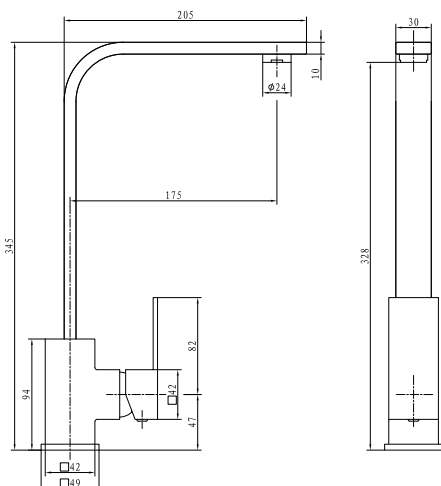

Relish Sink Mixer - Matte Chrome

Cobra Relish single lever sink mixer finished in matte chrome. Manufactured from SANS compliant stainless steel. Designed to suit kitchens with a modern, square aesthetic. Pillar type with single hole. Standard functionality. Swivel spout. 15mm flexi-connection ends. Cobra FeatherTouch ceramic disc cartridge. Access to Cobra TeamAssist technical service team. 20 year warranty provided.

RL-970MC
FSKIDIU2-OKT01
6002194055822

Relish Sink Mixer - Matte Black

Cobra Relish single lever sink mixer finished in matte black. Manufactured from SANS compliant stainless steel. Matte black colour achieved through oil rubbed bronze process. Designed to suit kitchens with a modern, square aesthetic. Pillar type with single hole. Standard functionality. Swivel spout. 15mm flexi-connection ends. Cobra FeatherTouch ceramic disc cartridge. Access to Cobra TeamAssist technical service team. Carries a 20 year warranty with regards to tap functionality and 2 year warranty with regards to the black coating.

RL-970MB
FSKIDIU2-5ET01
6002194055839