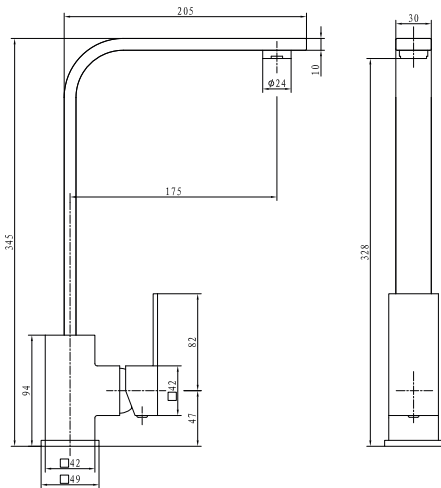

Relish Sink Mixer - Matte Chrome

Cobra Relish single lever sink mixer finished in matte chrome. Manufactured from SANS compliant stainless steel. Designed to suit kitchens with a modern, square aesthetic. Pillar type with single hole. Standard functionality. Swivel spout. 15mm flexi-connection ends. Cobra FeatherTouch ceramic disc cartridge. Access to Cobra TeamAssist technical service team. 20 year warranty provided.

RL-970MC
FSKIDIU2-OKT01
6002194055822

Relish Sink Mixer - Matte Black

Cobra Relish single lever sink mixer finished in matte black. Manufactured from SANS compliant stainless steel. Matte black colour achieved through oil rubbed bronze process. Designed to suit kitchens with a modern, square aesthetic. Pillar type with single hole. Standard functionality. Swivel spout. 15mm flexi-connection ends. Cobra FeatherTouch ceramic disc cartridge. Access to Cobra TeamAssist technical service team. Carries a 20 year warranty with regards to tap functionality and 2 year warranty with regards to the black coating.

RL-970MB
FSKIDIU2-5ET01
6002194055839