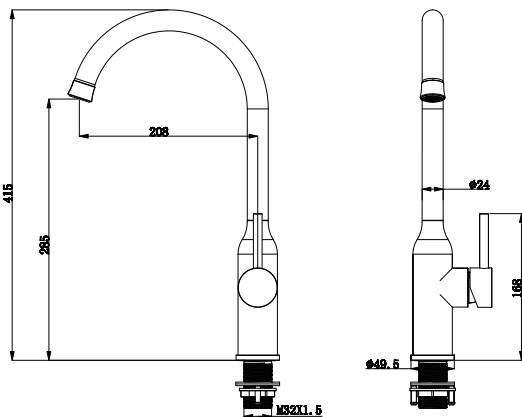

Savour Sink Mixer - Matte Black

Cobra Savour single lever sink mixer finished in matte black. Manufactured from SANS compliant stainless steel. Matte black colour achieved through oil rubbed bronze process. Designed to suit kitchens with a modern, rounded aesthetic. Pillar type with single hole. Standard functionality. Swivel spout. 15mm flexi-connection ends. Cobra FeatherTouch ceramic disc cartridge. Access to Cobra TeamAssist technical service team. Carries a 20 year warranty with regards to tap functionality and 2 year warranty with regards to the black coating.

SV-970MB
FSKID1UI-5ET01
6002194055815