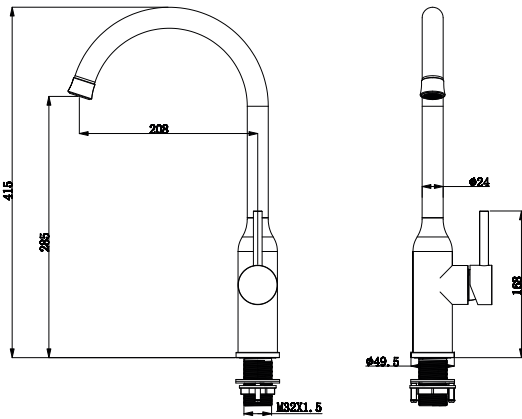

Savour Sink Mixer - Matte Chrome

Cobra Savour single lever sink mixer finished in matte chrome. Manufactured from SANS compliant stainless steel. Designed to suit kitchens with a modern, rounded aesthetic. Pillar type with single hole. Standard functionality. Swivel spout. 15mm flexi-connection ends. Cobra FeatherTouch ceramic disc cartridge. Access to Cobra TeamAssist technical service team. 20 year warranty provided.

SV-970MC
FSKID1UI-OKT01
6002194055808