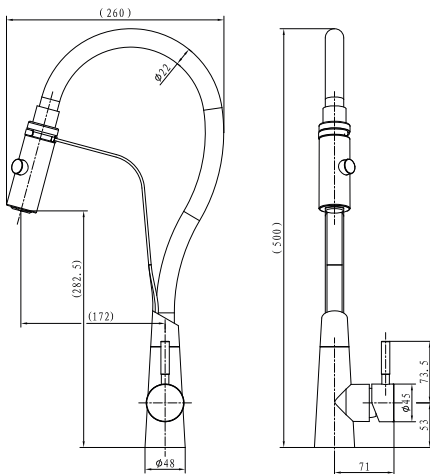

Indulge Pull-down Sink Mixer - Matte Black

Cobra Indulge single lever sink mixer finished in matte black. Manufactured from SANS compliant stainless steel. Matte black colour achieved through oil rubbed bronze process. Designed to suit kitchens with a modern, rounded aesthetic. Pillar type with single hole. With flexible pull-down spout. Dual spray. 15mm flexi-connection ends. Cobra FeatherTouch ceramic disc cartridge. Access to Cobra TeamAssist technical service team. Carries a 20 year warranty with regards to tap functionality and 2 year warranty with regards to the black coating.

IN-971MB
FSK1DIU3-5ET01
6002194055853